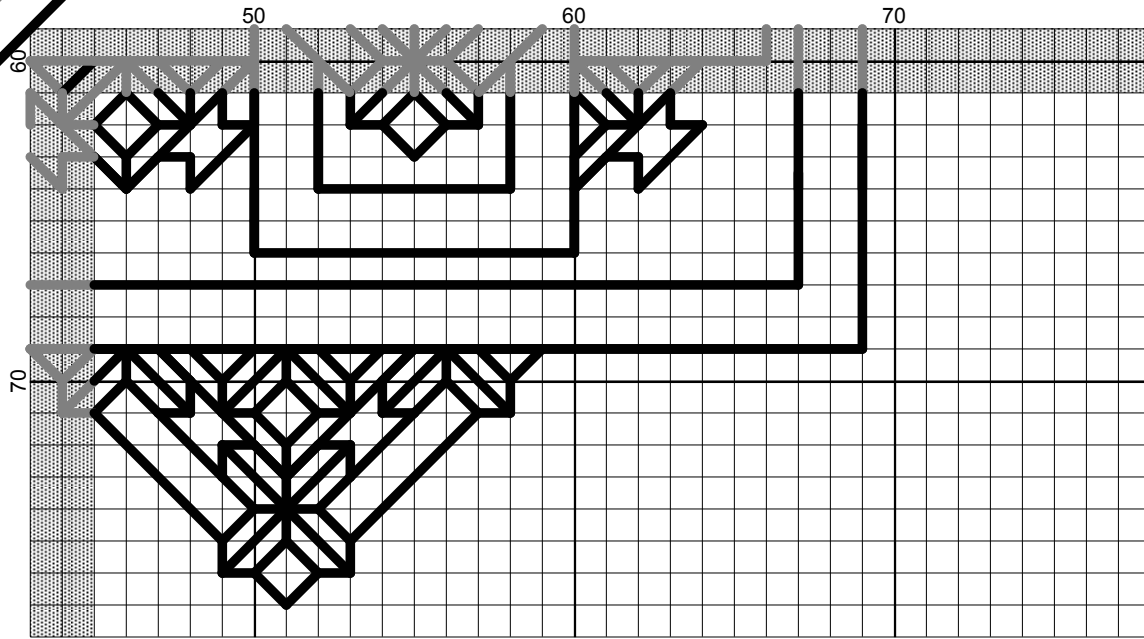

Backstitches:
— DMC-310

Interlock by Banu Demirel

Copyright © 2007 Banu Demirel

Interlock by Banu Demirel

Copyright © 2007 Banu Demirel

Interlock

Author: Banu Demirel
Company: SEBA Designs
Copyright: Copyright © 2007 Banu Demirel
Website: www.sebadesigns.com
Grid Size: 78W x 78H
Design Area: 5,43" x 5,43" (76 x 76 stitches)

Backstitch Lines:

———— DMC-310 black