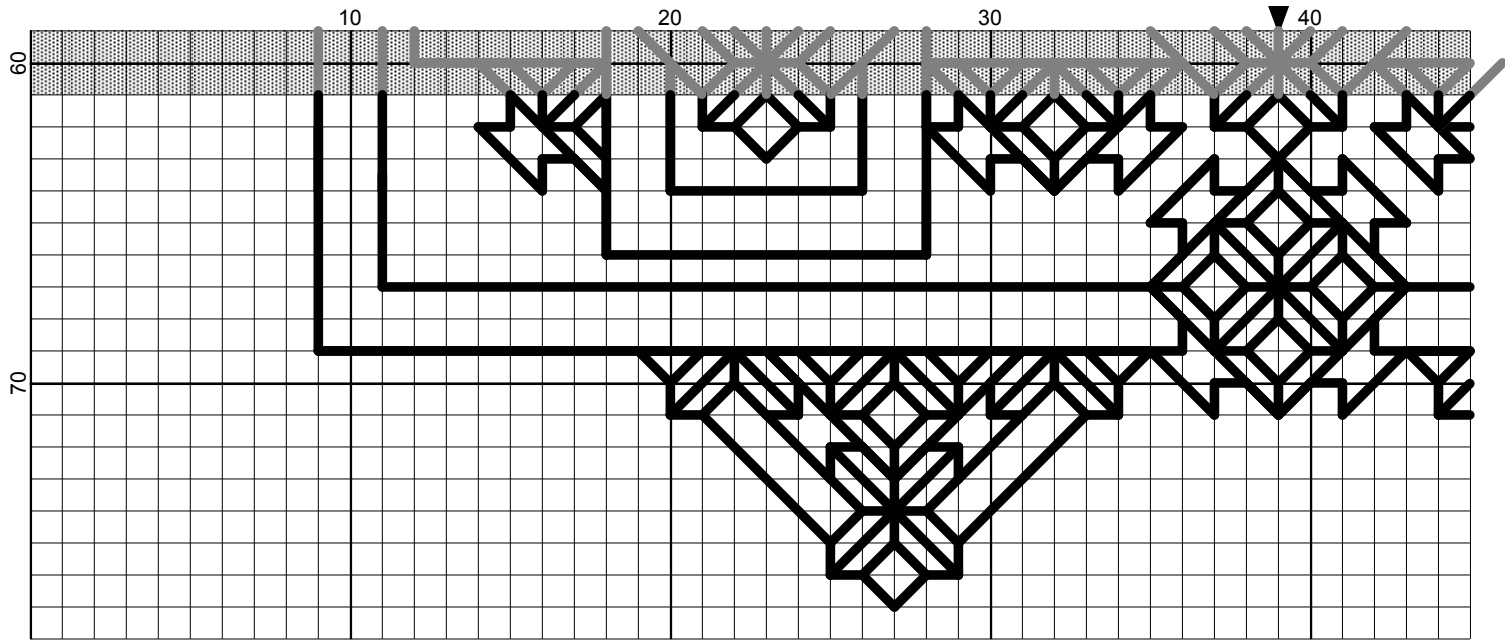

Backstitches:
— DMC-310

Interlock by Banu Demirel

Copyright © 2007 Banu Demirel

Interlock by Banu Demirel

Copyright © 2007 Banu Demirel

Interlock

Author: Banu Demirel
Company: SEBA Designs
Copyright: Copyright © 2007 Banu Demirel
Website: www.sebadesigns.com
Grid Size: 78W x 78H
Design Area: 5,43" x 5,43" (76 x 76 stitches)

Backstitch Lines:

———— DMC-310 black