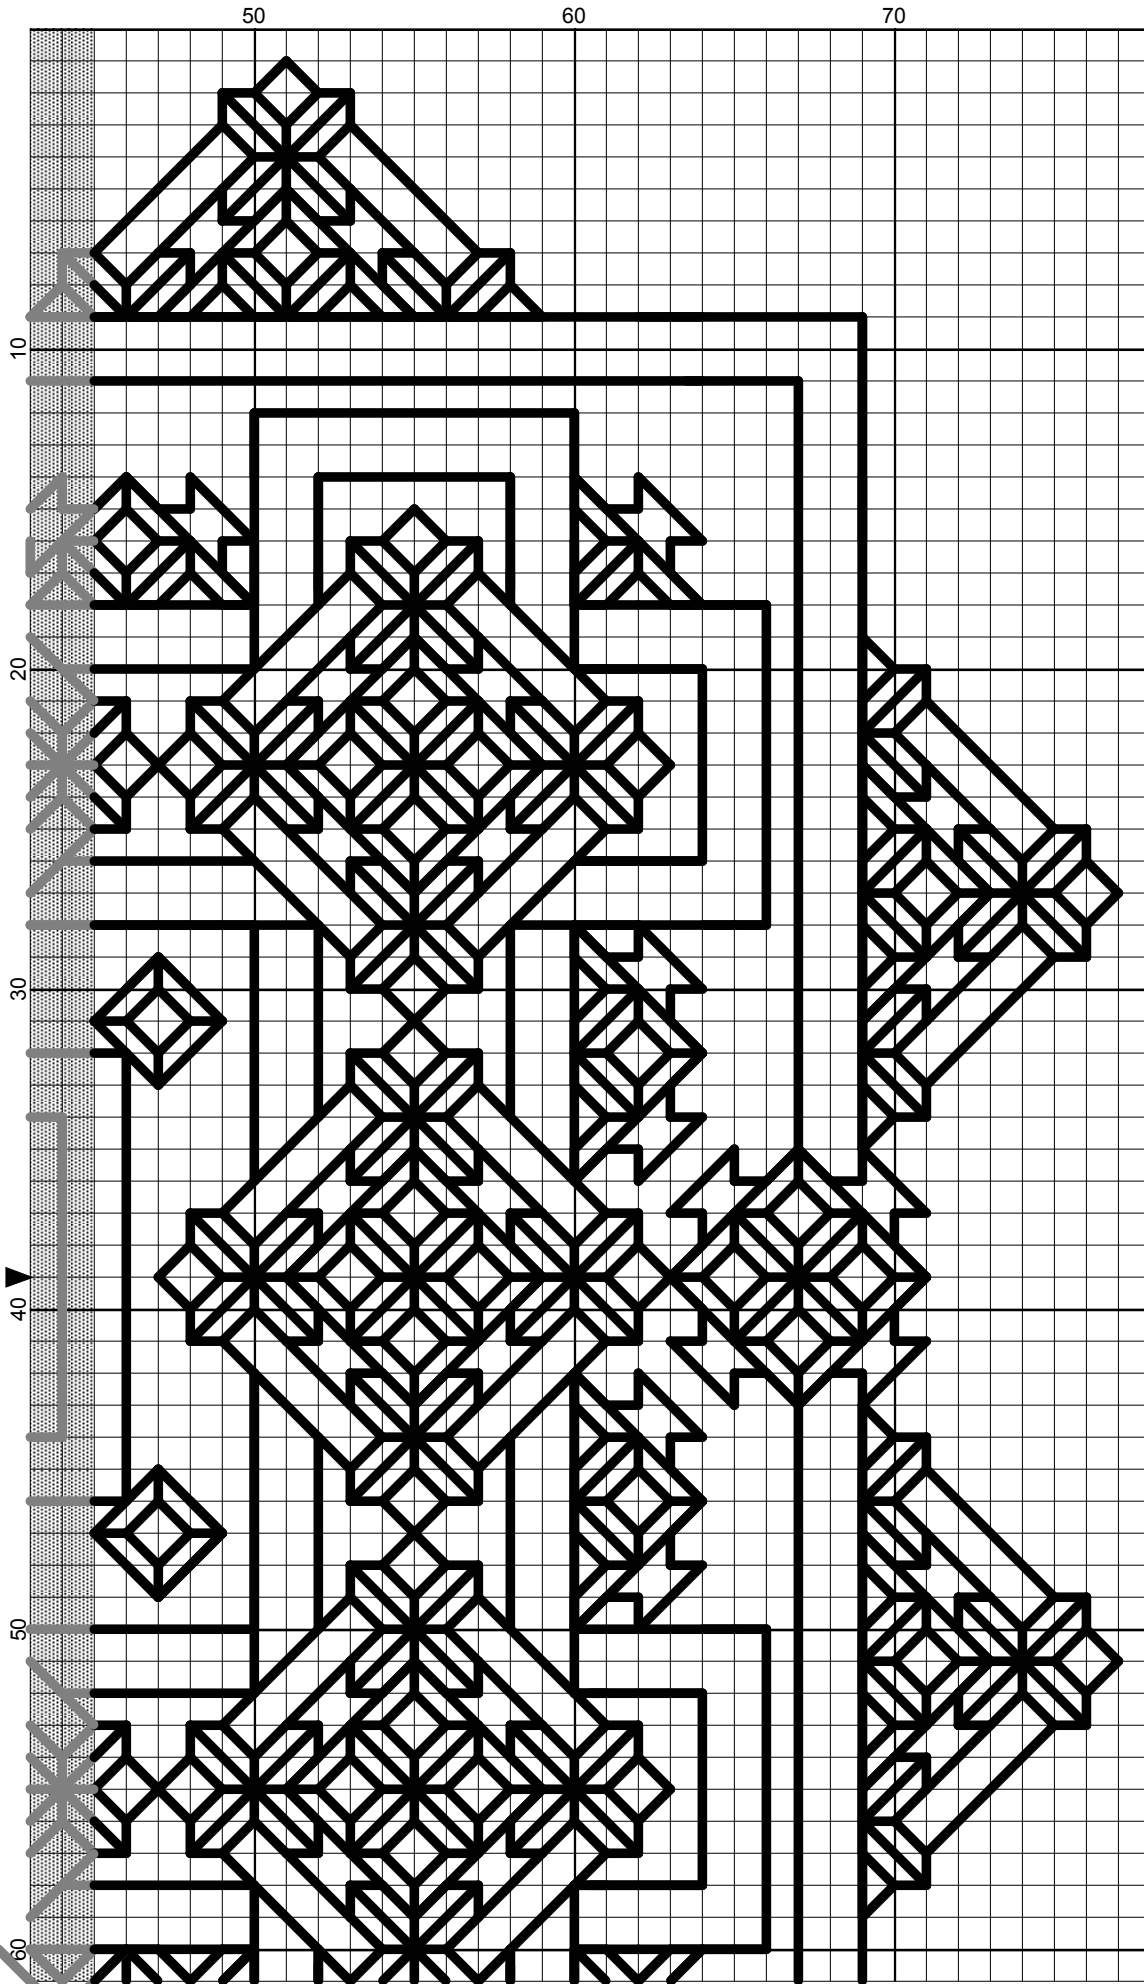

Backstitches:
— DMC-310

Interlock by Banu Demirel

Copyright © 2007 Banu Demirel

Interlock by Banu Demirel

Copyright © 2007 Banu Demirel

Interlock

Author: Banu Demirel
Company: SEBA Designs
Copyright: Copyright © 2007 Banu Demirel
Website: www.sebadesigns.com
Grid Size: 78W x 78H
Design Area: 5,43" x 5,43" (76 x 76 stitches)

Backstitch Lines:

———— DMC-310 black