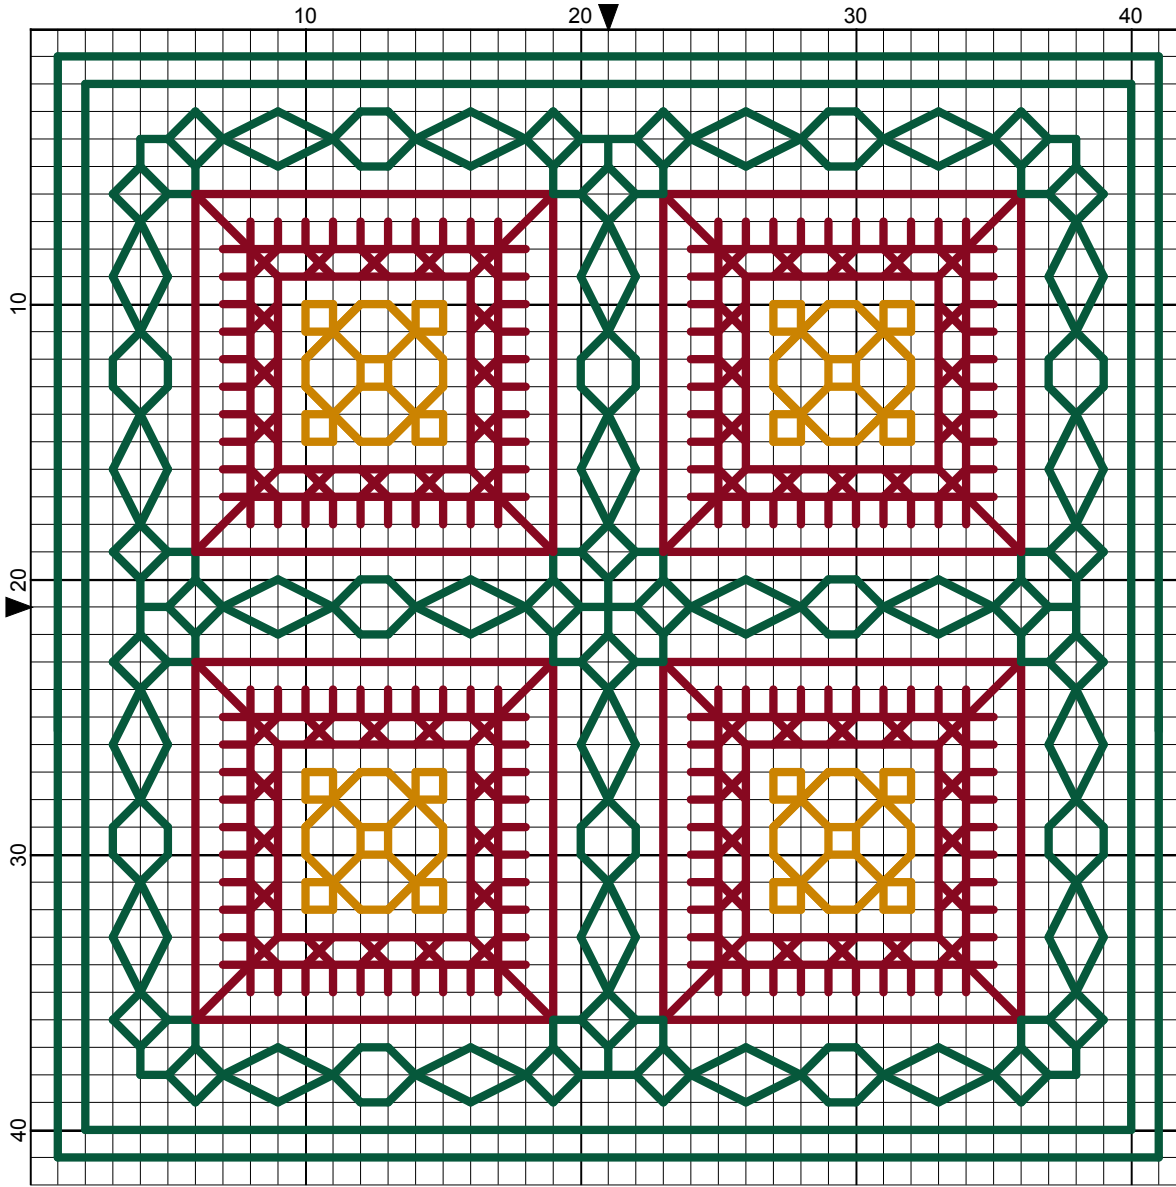

Freebie Color Geomtry by Banu Demirel

- Backstitches:*
- DMC-815
 - DMC-500
 - DMC-782

Copyright © 2007 Banu Demirel

Freebie Color Geomtry

Author: Banu Demirel
Company: SEBA Designs
Copyright: Copyright © 2007 Banu Demirel
Website: www.sebadesigns.com
Grid Size: 42W x 42H
Design Area: 2,86" x 2,86" (40 x 40 stitches)

Backstitch Lines:

 DMC-815 garnet - md

 DMC-500 blue green - vy dk

 DMC-782 topaz - dk