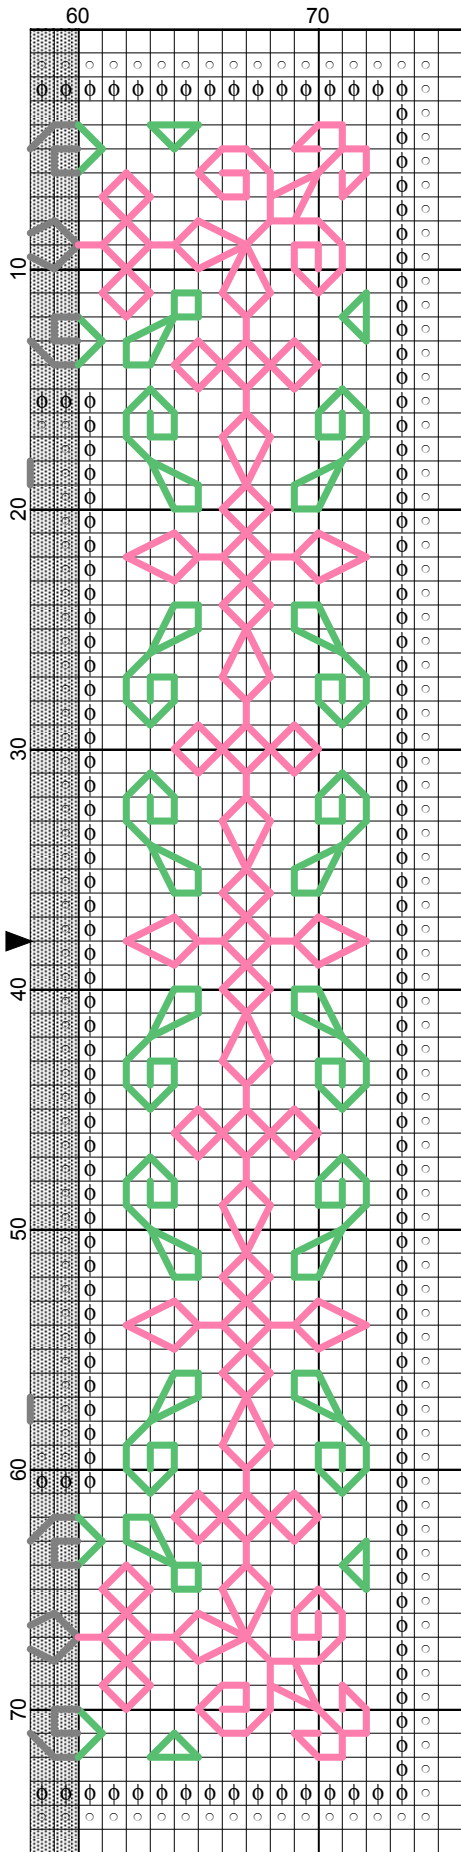

Freebie Leaves&Pink by Banu Demirel

Legend:

- DMC-912
- DMC-954
- DMC-3806

Backstitches:

- DMC-912
- DMC-954
- DMC-3806

Copyright © 2007 Banu Demirel

Freebie Leaves & Pink

Author: Banu Demirel
Company: SEBA Designs
Copyright: Copyright © 2007 Banu Demirel
Website: www.sebadesigns.com
Grid Size: 76W x 76H
Design Area: 5,29" x 5,29" (74 x 74 stitches)

Legend:

 [2] DMC 912 emerald green - lt
 [2] DMC 954 Nile green

 [2] DMC 3806 cyclamen pink - lt

Backstitch Lines:

 DMC-912 emerald green - lt
 DMC-954 Nile green

 DMC-3806 cyclamen pink - lt